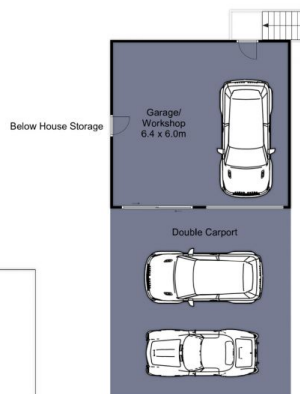

Land Size : 1533 sqm

View : <https://www.frederickproperty.com.au/sale/vic/east/croydon-south/residential/house/7791107>

Fred Liu
03 9889 1118

Cassie Gu
03 9889 1118

25 Pleasant Rise CROYDON SOUTH

Indicative only. Dimensions are approximate. All information contained herein is gathered from sources we believe to be reliable. However, we cannot guarantee its accuracy and interested persons should rely on their own enquiries.