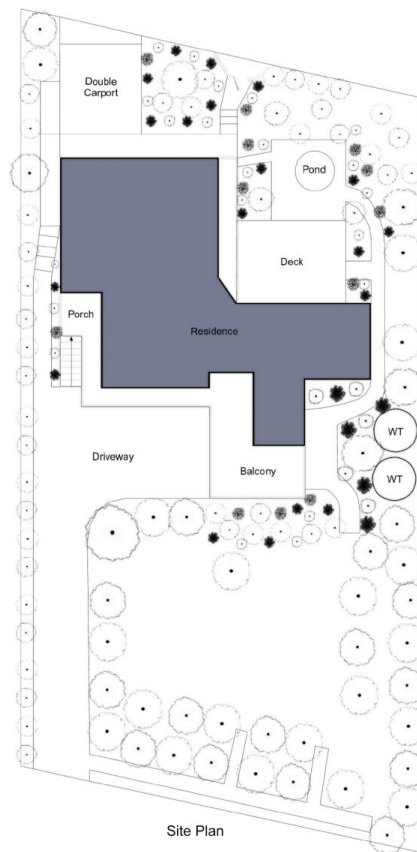

Land Size : 1533 sqm

View : <https://www.frederickproperty.com.au/sale/vic/east/croydon-south/residential/house/7791107>

Fred Liu
03 9889 1118

Cassie Gu
03 9889 1118

25 Pleasant Rise CROYDON SOUTH

Indicative only. Dimensions are approximate. All information contained herein is gathered from sources we believe to be reliable. However, we cannot guarantee its accuracy and interested persons should rely on their own enquiries.