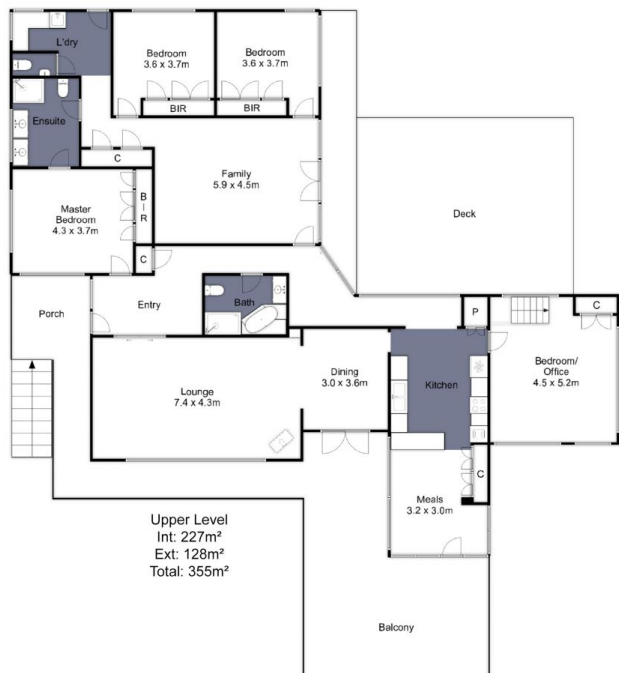

Providing a welcoming introduction, shimmering polished floorboards lead the way through to a formal lounge with magnificent mountain aspects and a glowing combustion fire. While the separate dining room opens out onto the incredible entertaining patio that showcases the beautiful front yard and spectacular Dandenong Ranges views.

Land Size : 1533 sqm

View : <https://www.frederickproperty.com.au/sale/vic/east/croydon-south/residential/house/7791107>

Fred Liu
03 9889 1118

Cassie Gu
03 9889 1118

25 Pleasant Rise CROYDON SOUTH

Indicative only. Dimensions are approximate. All information contained herein is gathered from sources we believe to be reliable. However, we cannot guarantee its accuracy and interested persons should rely on their own enquiries.