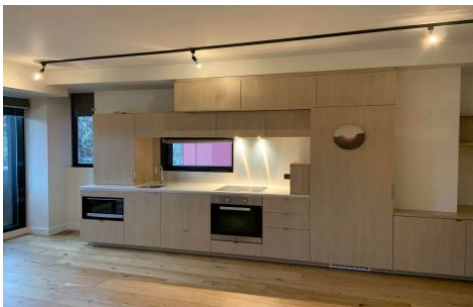

Frederick

101/99 Palmerston Crescent South Melbourne VIC

2 2 2

Fully furnished, 2 bedrooms, 2 Bathroom and 2 car parks

Available now, furnished to suit the stunning nature colour scheme, this architecture designed apartment offers cozy and contemporary living at the prime location.

Situates on the first floor hosting a flowing floorplan, a highly functional modern kitchen with stone benchtop and plenty of storage cabinets/shelves is equipped with Miele dishwasher, oven and electric induction cooktop. The adjoined spacious open living space facing north west is filled with abundant nature lights, and the private balcony with lefty street view is quite a scene on its own.

Both bedrooms have carpets and BIR's with master has accessed to ensuite bathroom. Other features include study nook, split system heating/cooling, European laundry,

View : <https://www.frederickproperty.com.au/lease/vic/inner-city/south-melbourne/residential/apartment/5875152>

<https://www.frederickproperty.com.au>